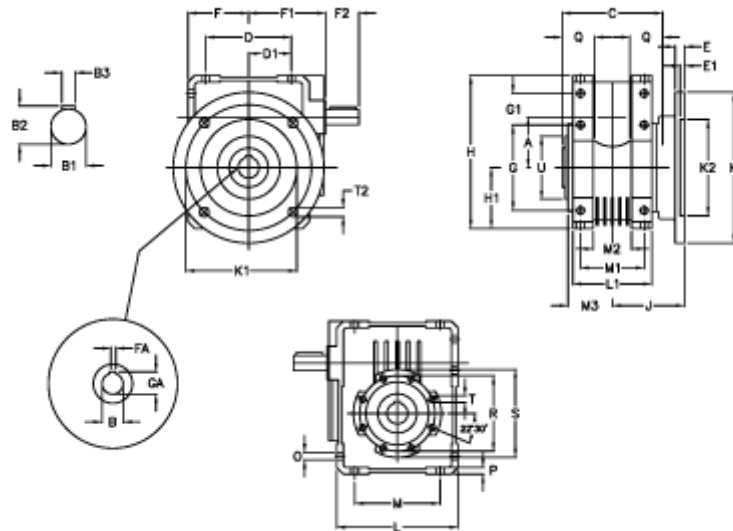

Article number: 3922086064500

Description: Worm gear with solid input shaft
W 86UFC1-64-HS unassembled

Measures

A = 86.90	Description = W86UFC-xx-P71 B5	G1 = 45.5	L = 200	Q = 45
B = 35	E = 15	GA = 38.3	L1 = 125	R = 130
B1 = 25	E1 = 6	H = 245.5	M = 144	S = 150
B2 = 28.0	F = 100.0	H1 = 100.0	M1 = 101	T = M10x18
B3 = 8	F1 = 142.5	J = 110.5	M2 = 57	T2 = 12.5
C = 140	F2 = 50	K = 210	M3 = 64.5	U = 110
D = 144.0	FA = 10	K1 = 176	O = 11.5	
D1 = 72.0	G = 144	K2 = 152	P = 11	